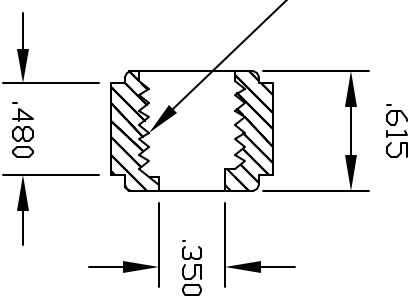

REVISIONS				
ZINC	REV	DESCRIPTION	DATE	APPROVED
	A	REDRAWN & RELEASED	7/97	7/97

1/4" NPT FEMALE THREAD

.74

TO MATE WITH THOGUS PRODUCTS
PART NUMBER SNA4, 1/4" HOSE BARB INSERT

CONTROLLED DOCUMENT
ONLY IF IN RED

CONFIDENTIAL
THIS PRINT AND THE SPECIFICATIONS ARE THE PROPERTY OF THOGUS PRODUCTS COMPANY AND HAVE BEEN ISSUED WITH THE UNDERSTANDING THAT THEY ARE TO BE KEPT FOR THE MANUFACTURE OF THIS PRODUCT AND WILL BE RETURNED UPON REQUEST.

UNLESS OTHERWISE SPECIFIED DIMENSIONS ARE IN INCHES		TOLERANCES	
XX	+/- .05	XX	+/- .05
XXX	+/- .015		
DRAWN	NM	DATE	7/97
DESIGNED	SMAPPB		
MATERIAL	POLYPROPYLENE BLACK		
Part Name	1/4 NPT FEMALE SWIVEL NUT	Part Number	SNA4/PPB
THOGUS PRODUCTS		33490 PIN DAK PARKWAY AYDON LAKE OHIO 44012	
SCALE	1:1	SHEET	1 of 1
REV	A