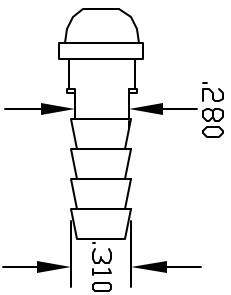

REVISIONS			
REV	DESCRIPTION	DATE	APPROVED
A	REDRAWN & RELEASED	7/97	7/97
B	UPDATE DWG	9/07	9/07

TO MATE WITH THOGUS PRODUCTS  
PART NUMBER SN-4, 1/4" NPT FEMALE NUT

CONTROLLED DOCUMENT  
ONLY IF IN RED

UNLESS OTHERWISE SPECIFIED DIMENSIONS ARE IN INCHES		Part Name:	
DECIMAL FRACTIONS	THIRD ANGLES	1/4 BARB SWIVEL NUT ADAPTER INSERT	
XX +/- .05	17-05	THOGUS PRODUCTS 33490 PIN DAK PARKWAY	
XXX +/- .015	17-05	AVON LAKE OHIO 44012	
DRAWN	DATE	Part Number	REV
SNAAN	7/97	SNA4/N	B
MATERIAL	NYLON	SHEET	1 of 1