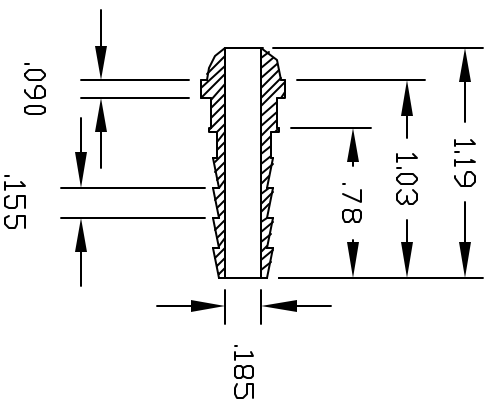

REVISIONS			
REV	DESCRIPTION	DATE	APPROVED
A	REDRAWN & RELEASED	7/97	7/97
B	UPDATE DWG	9/07	9/07

TO MATE WITH THOGUS PRODUCTS  
PART NUMBER SN-4, 1/4" NPT FEMALE NUT

CONTROLLED DOCUMENT  
ONLY IF IN RED

UNLESS OTHERWISE SPECIFIED DIMENSIONS ARE IN INCHES		Part Name:	
DECIMAL FRACTIONS	THIRD ANGLES	1/4 BARB SWIVEL NUT ADAPTER INSERT	
XX +/- .05	17-05	THOGUS PRODUCTS 33490 PIN DAK PARKWAY	
XXX +/- .015	17-05	AVON LAKE OHIO 44012	
DRAWN	DATE	Part Number	REV
SNAAN	7/97	SNA4/N	B
MATERIAL	NYLON	SHEET	1 of 1